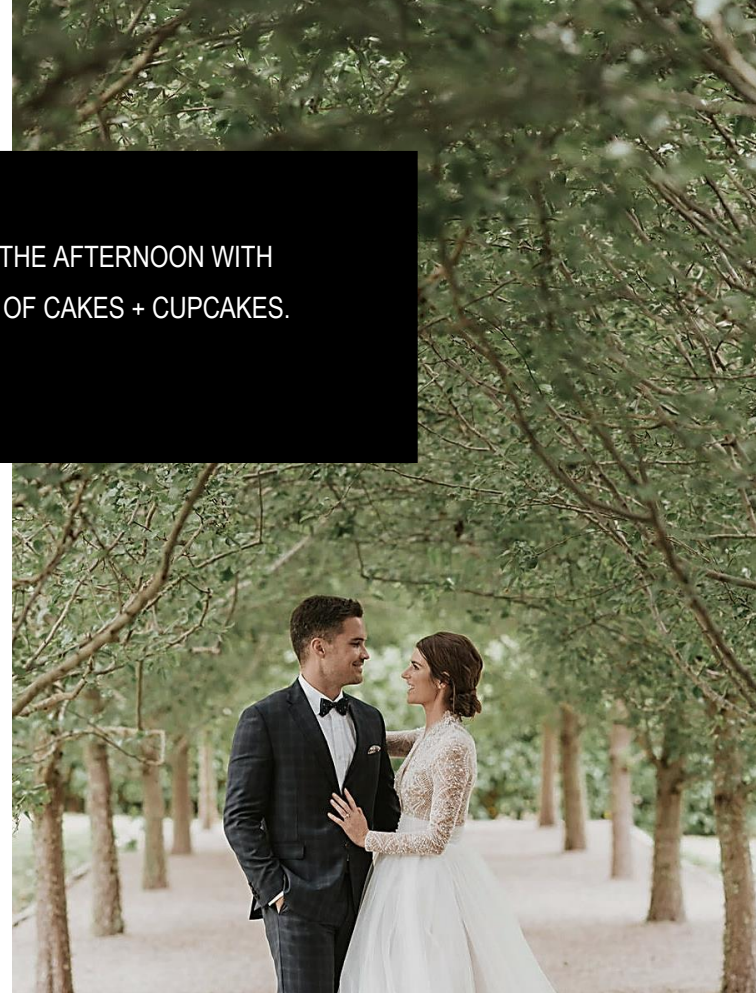

HONOUR YOUR LOVE STORY IN A DELIGHTFUL FASHION. SAY YOUR “ I DO’S” THEN WHILE AWAY THE AFTERNOON WITH FRIENDS AND FAMILY. ENJOY A HIGH-TEA INSPIRED GRAZING TABLE AND A DIVINE COLLECTION OF CAKES + CUPCAKES. PERFECTLY SWEET MOMENTS TO BEGIN YOUR HAPPILY EVER AFTER ....

VENUE

3 hours

Ceremony in walled garden. Celebration drinks on lawn

Furniture : 60 ceremony chairs, registration table, café tables + chairs, cake table

Wet weather option : ceremony, celebration drinks + food in garden marquee

Optional addition : extend to 4 hours

$500

Optional addition : 'first look' photos at venue *bridal party only*

$250

TIMELINE

12.30 pm Guest Arrival

1.00 pm Ceremony

1.30 pm Celebration drinks + finger food

2.00 pm Family + bridal party photos

3.00 pm Cut cake . Speeches

4.00 pm Bar close + music ends

CELEBRANT | WILL JOHNSTON OR GRACE SAATHOF

Work directly with your choice of celebrant to create a ceremony perfect for you

PHOTOGRAPHY | SWIFT + CLICK

3 hour coverage

Optional addition : Extended coverage *required for any 'first look' photos*

$300 per hour

MUSIC | IN HOUSE

In house sound system for ceremony music, background playlists

Wireless microphone for ceremony and speeches

Optional addition : Post ceremony 2-hour acoustic set by Adam McLean

$1150