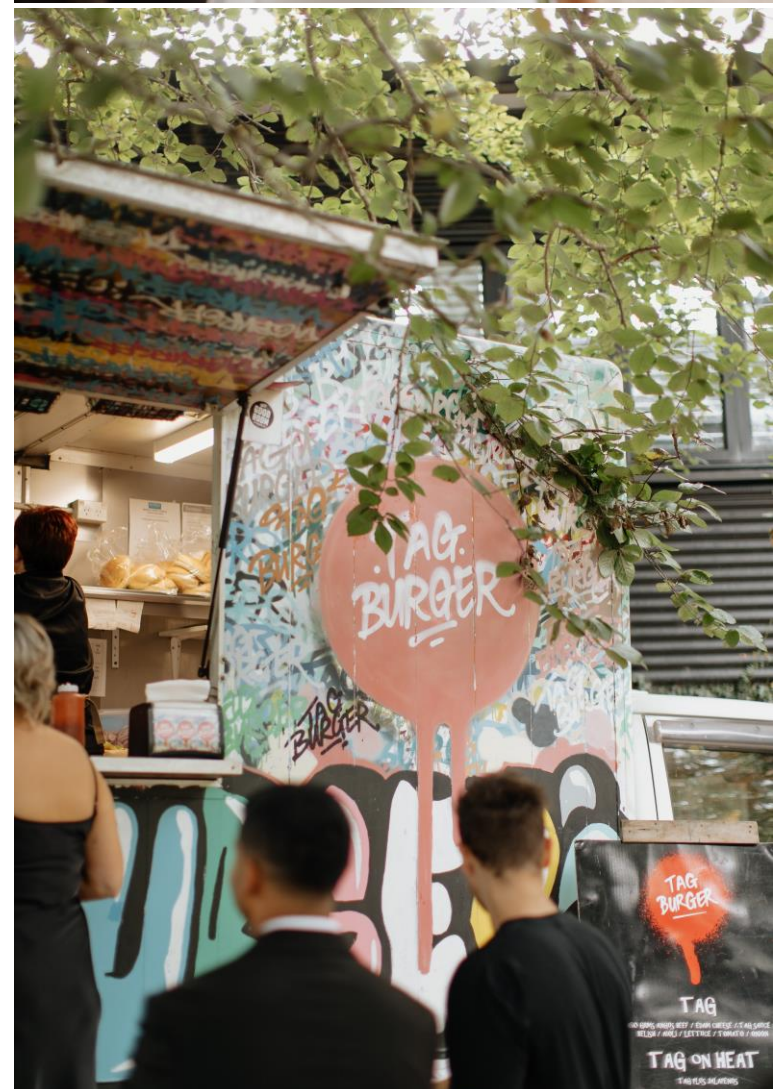

FOOD | TAG BURGER

A generous burger with a side of fries each

DESSERT | MR WHIPPY

Ice creams for everyone!

Optional addition : Sweet baby kitchen - Vintage heart shaped wedding cake $500

BEVERAGES | ĀTAAHUA BAR

$2000 bar tab

'The PA' range of wines : Methode Traditionelle, Sauvignon Blanc, Pinot Gris, Rose, Syrah, Pinot Noir

Beers : Corona, Heineken, Macs Green Beret IPA, Speights Summit, Waikato, Export light, Heineken 0%

Non-alcoholic : Fruit punch, Sparkling grape juice, Tea, Coffee

Optional addition : Champagne tower $145 Fifty-five glasses + base

Optional addition : Slushies : Frosé, Pina coladas or Margaritas from $425 - 625

FLORALS | HONEYSUCKLE ROSE

Bridal Bouquet

3 x Bridesmaids bouquets

1 x Buttonhole

Ceremony arrangement

Floral confetti

Specialist blooms/design may incur further charges