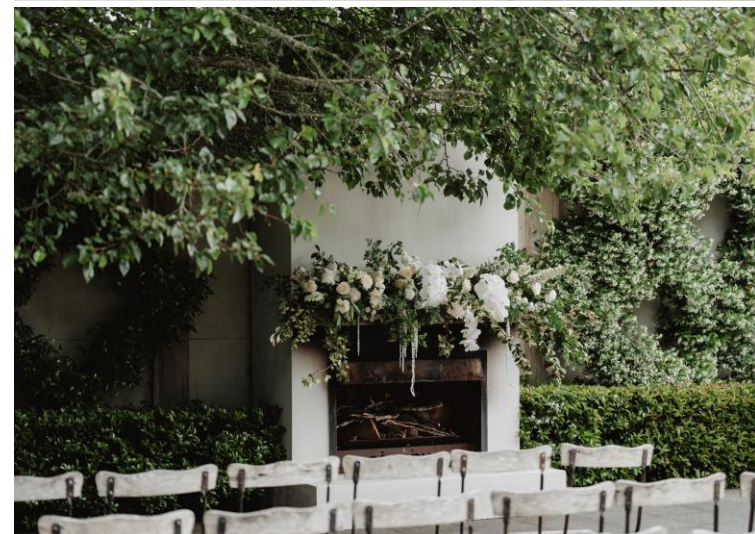

Two-tier cake (8-inch + 6-inch) *Two flavor choices*

- Flavor choices : Dutch chocolate with chocolate infused swiss meringue buttercream
- Vanilla bean with raspberry swiss meringue buttercream and raspberry compote
- Banana cake with caramel infused swiss meringue buttercream
- Lemon with lemon curd and lemon infused swiss meringue buttercream
- Vanilla bean with vanilla swiss meringue swiss meringue buttercream

Dressed with fresh flowers

Cake stand : white, glass or silver

Optional additions:

- Chocolate drip decoration $20
- Macarons to decorate $30
- Gold leaf accents $30
- Vintage piping details from $30 per tier
- Maraschino Cherries $20
- Custom topper $50

Optional addition: No Biggie dessert bites *recommended if numbers over 80 pax* $5.50 per item / per person

BEVERAGES | ĀTAAHUA BAR

$2000 bar tab

'The PA' range of wines : Methode Traditionelle, Sauvignon Blanc, Pinot Gris, Rose, Syrah, Pinot Noir

Beers : Corona, Heineken, Macs Green Beret IPA, Speights Summit, Waikato, Export light, Heineken 0%

Non-alcoholic : Fruit punch, Sparkling grape juice, Tea, Coffee

Optional addition : Champagne tower

$145 Fifty-five glasses + base

Optional addition : Slushies : Frosé, Pina coladas or Margaritas

from $425 - 625

FLORALS | HONEYSUCKLE ROSE

Bridal Bouquet

3 x Bridesmaids bouquets

1 x Buttonhole

Ceremony arrangement

Cake flowers

Floral confetti

Specialist blooms/design may incur further charges