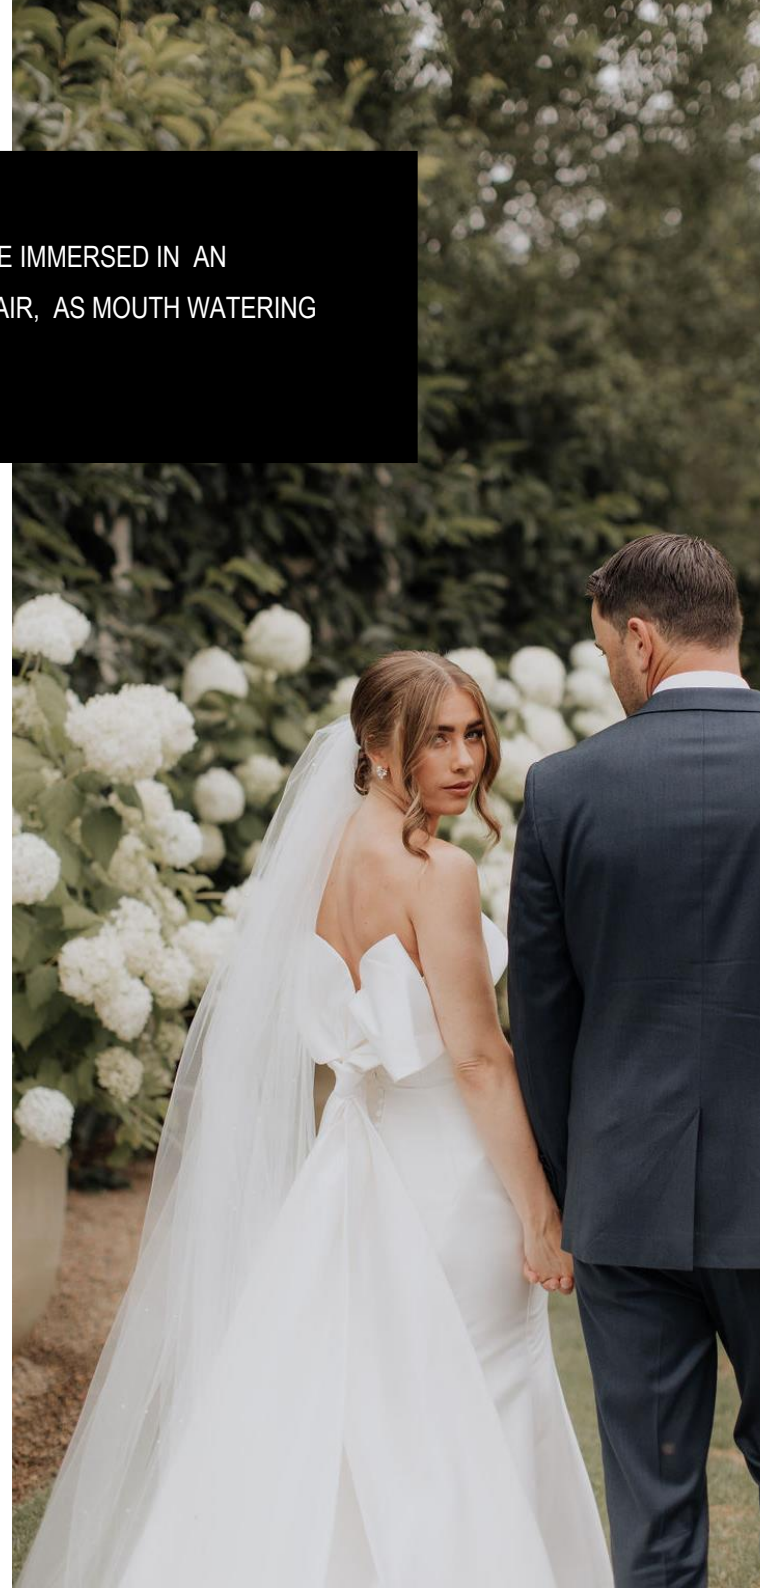

A CHARMING BLEND OF ELEGANCE AND JOY. AFTER EXCHANGING VOWS POP THE BUBBLES AND BE IMMERSED IN AN AFTERNOON SURROUNDED BY YOUR DEAREST PEOPLE. LET MUSIC AND CONVERSATION FILL THE AIR, AS MOUTH WATERING CANAPES ARE DEVoured FOLLOWED BY LASHINGS OF CAKE!

VENUE

4 hours

Ceremony in walled garden. Celebration drinks on lawn

Furniture : 60 ceremony chairs, registration table, café tables + chairs, cake table

Wet weather option : ceremony, celebration drinks + canapes in garden marquee

Optional addition : 'first look' photos at venue *bridal party only* $250

TIMELINE

12.30 pm	Guest arrival
1.00 pm	Ceremony
1.30 pm	Celebration drinks + canapes
2.00 pm	Family + bridal party photos
3.30 pm	Cake cutting + speeches
4.00 pm	Cake + coffee
5.00 pm	Bar close + music ends

CELEBRANT | WILL JOHNSTON OR GRACE SAATHOF

Work directly with your choice of celebrant to create a ceremony perfect for you

PHOTOGRAPHY | SWIFT + CLICK

4-hour coverage

Optional addition : Extended coverage *required for any 'first look' photos* $300 per hour

MUSIC | IN HOUSE

In house sound system for ceremony music, background playlists

Wireless microphone for ceremony and speeches

Optional addition : Post ceremony 2-hour acoustic set by Adam McLean $1150